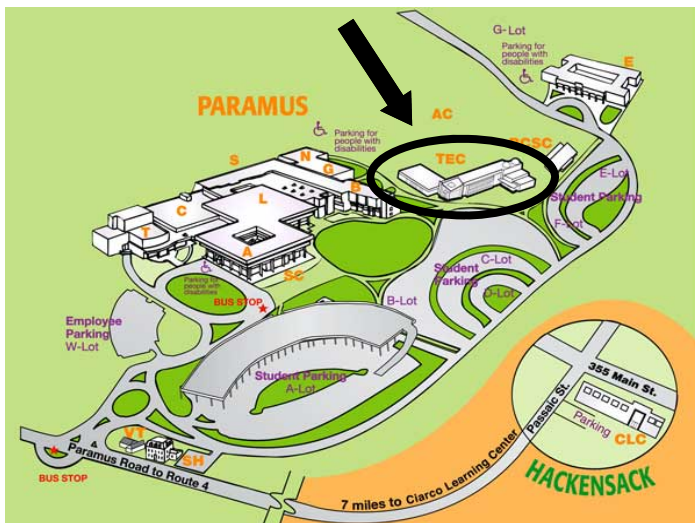

# Breakfast Networking Event

"Will your business survive a disaster?"

Hosted by: The Greater Paramus Chamber of Commerce

**Wednesday, November 7, 2007**  
**8:00 - 9:30 a.m.**

**Event Location:**  
**Bergen Community College**  
**400 Paramus Road**  
**Paramus, NJ**

**Technology Education Building**  
**Room TEC 128**  
**(TEC Building Circled on Map)**  
**Parking available in B-Lot**

At this FREE seminar, a panel of experts from the four companies listed below will present business continuity plan options & solutions to help protect your investment.