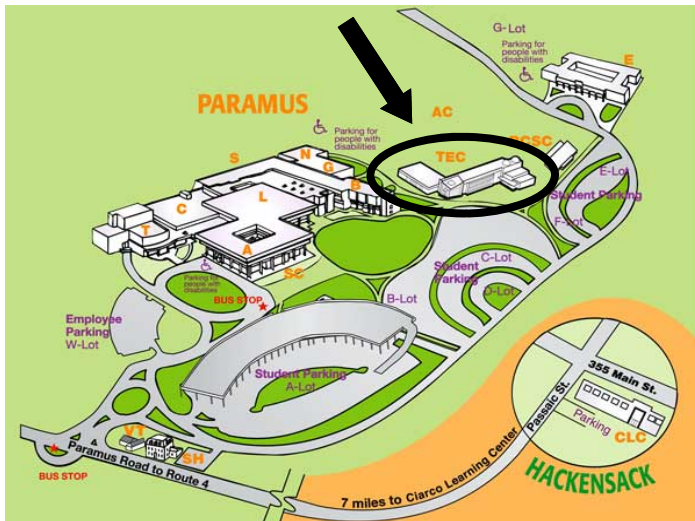

Breakfast Networking Event

“Mind Your Business - Employee Use of the Internet”

Presented by: The Greater Paramus Chamber of Commerce

Wednesday, February 13, 2008

8:00 - 9:30 a.m.

Event Location:
Bergen Community College
400 Paramus Road
Paramus, NJ

Technology Education Building
Room TEC 128
(TEC Building Circled on Map)
Parking available in B-Lot

Presentation by:

Joseph A. Maurice

Cohn Lifland Pearlman Herrmann & Knopf, LLP

“Employee Use of the Internet - Employers Know Your Obligation”