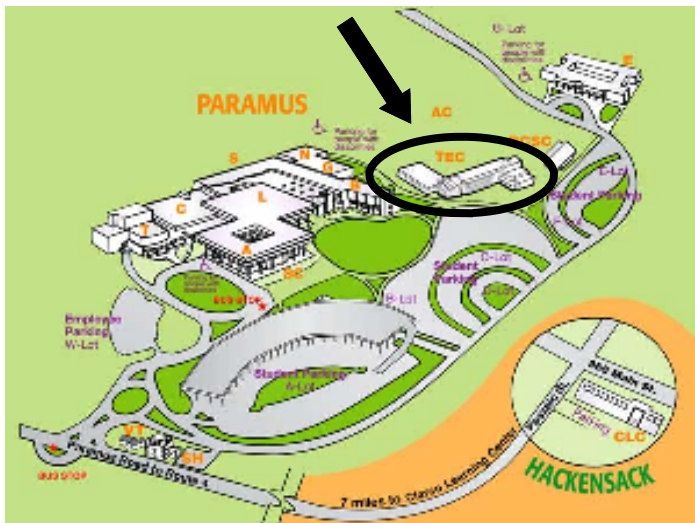

Breakfast Networking Event

"Driving Revenue with Digital Marketing Tools"

Presented by: The Greater Paramus Chamber of Commerce

Wednesday, April 28, 2010
7:30 - 10:00 a.m.

Event Location:
Bergen Community College
400 Paramus Road
Paramus, NJ

Technology Education Building
Room TEC 128
(TEC Building Circled on Map)
Parking available in B-Lot

Presentation & Panel Discussion Hosted by:

The New York Enterprise Report

Mardy Sitzer, Principal: Bumblebee Design & Marketing, LLC